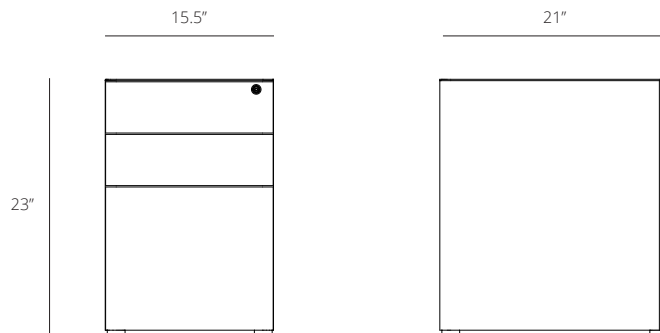

Care

Wipe clean with a soft cloth.

POWDER COAT

MATTE BLACK

POWDER COAT

WHITE

POWDER COAT

DUSK